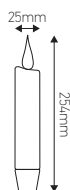

## Bougie flamme LED

L. 25cm ABS + WAX

DC 3V

**Ref: 976942**

EAN	3125469769422
Voltage	220-240V AC
Finition	ABS + WAX
Dimensions	25 x 254mm

Notes

-----

-----